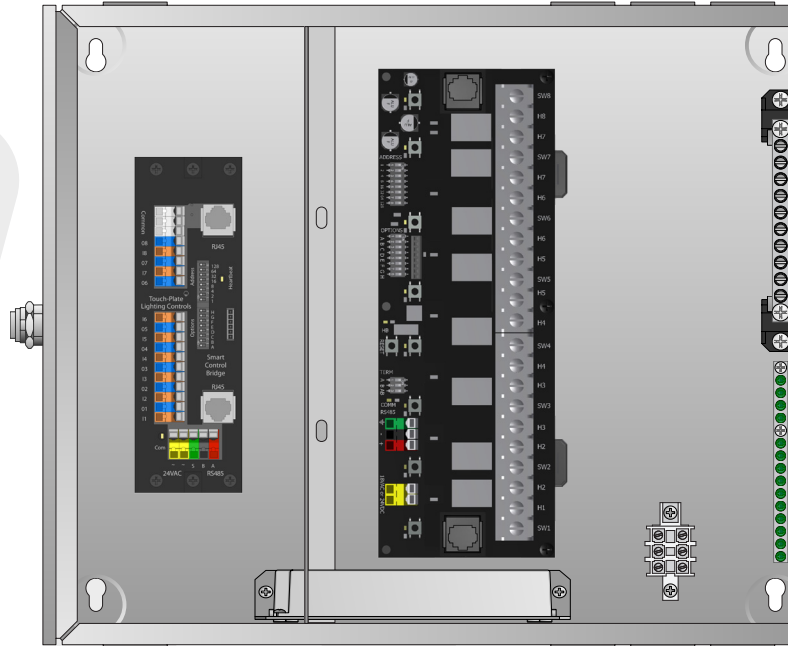

### DESCRIPTION

Touch-Plate's ZoneZ Universal was designed to offer the perfect footprint for homes and small businesses.

The ZoneZ Universal integrates with Touch-Plate wall switches and is ideal for upgrades of existing low voltage systems.

### PRODUCT FEATURES

- 8 relays per circuit board
- LED control for stations with LEDs
- Electronic stuck switch protection
- Electronically held relays
- Hinged door and key lock enclosure
- UL recognized relays
- 20 Amp electronically held relays
- Dimmers can be substituted for relays
- Future upgradeable to smart control/timing with purchase of Time-keeper panel and re-programming of control board.