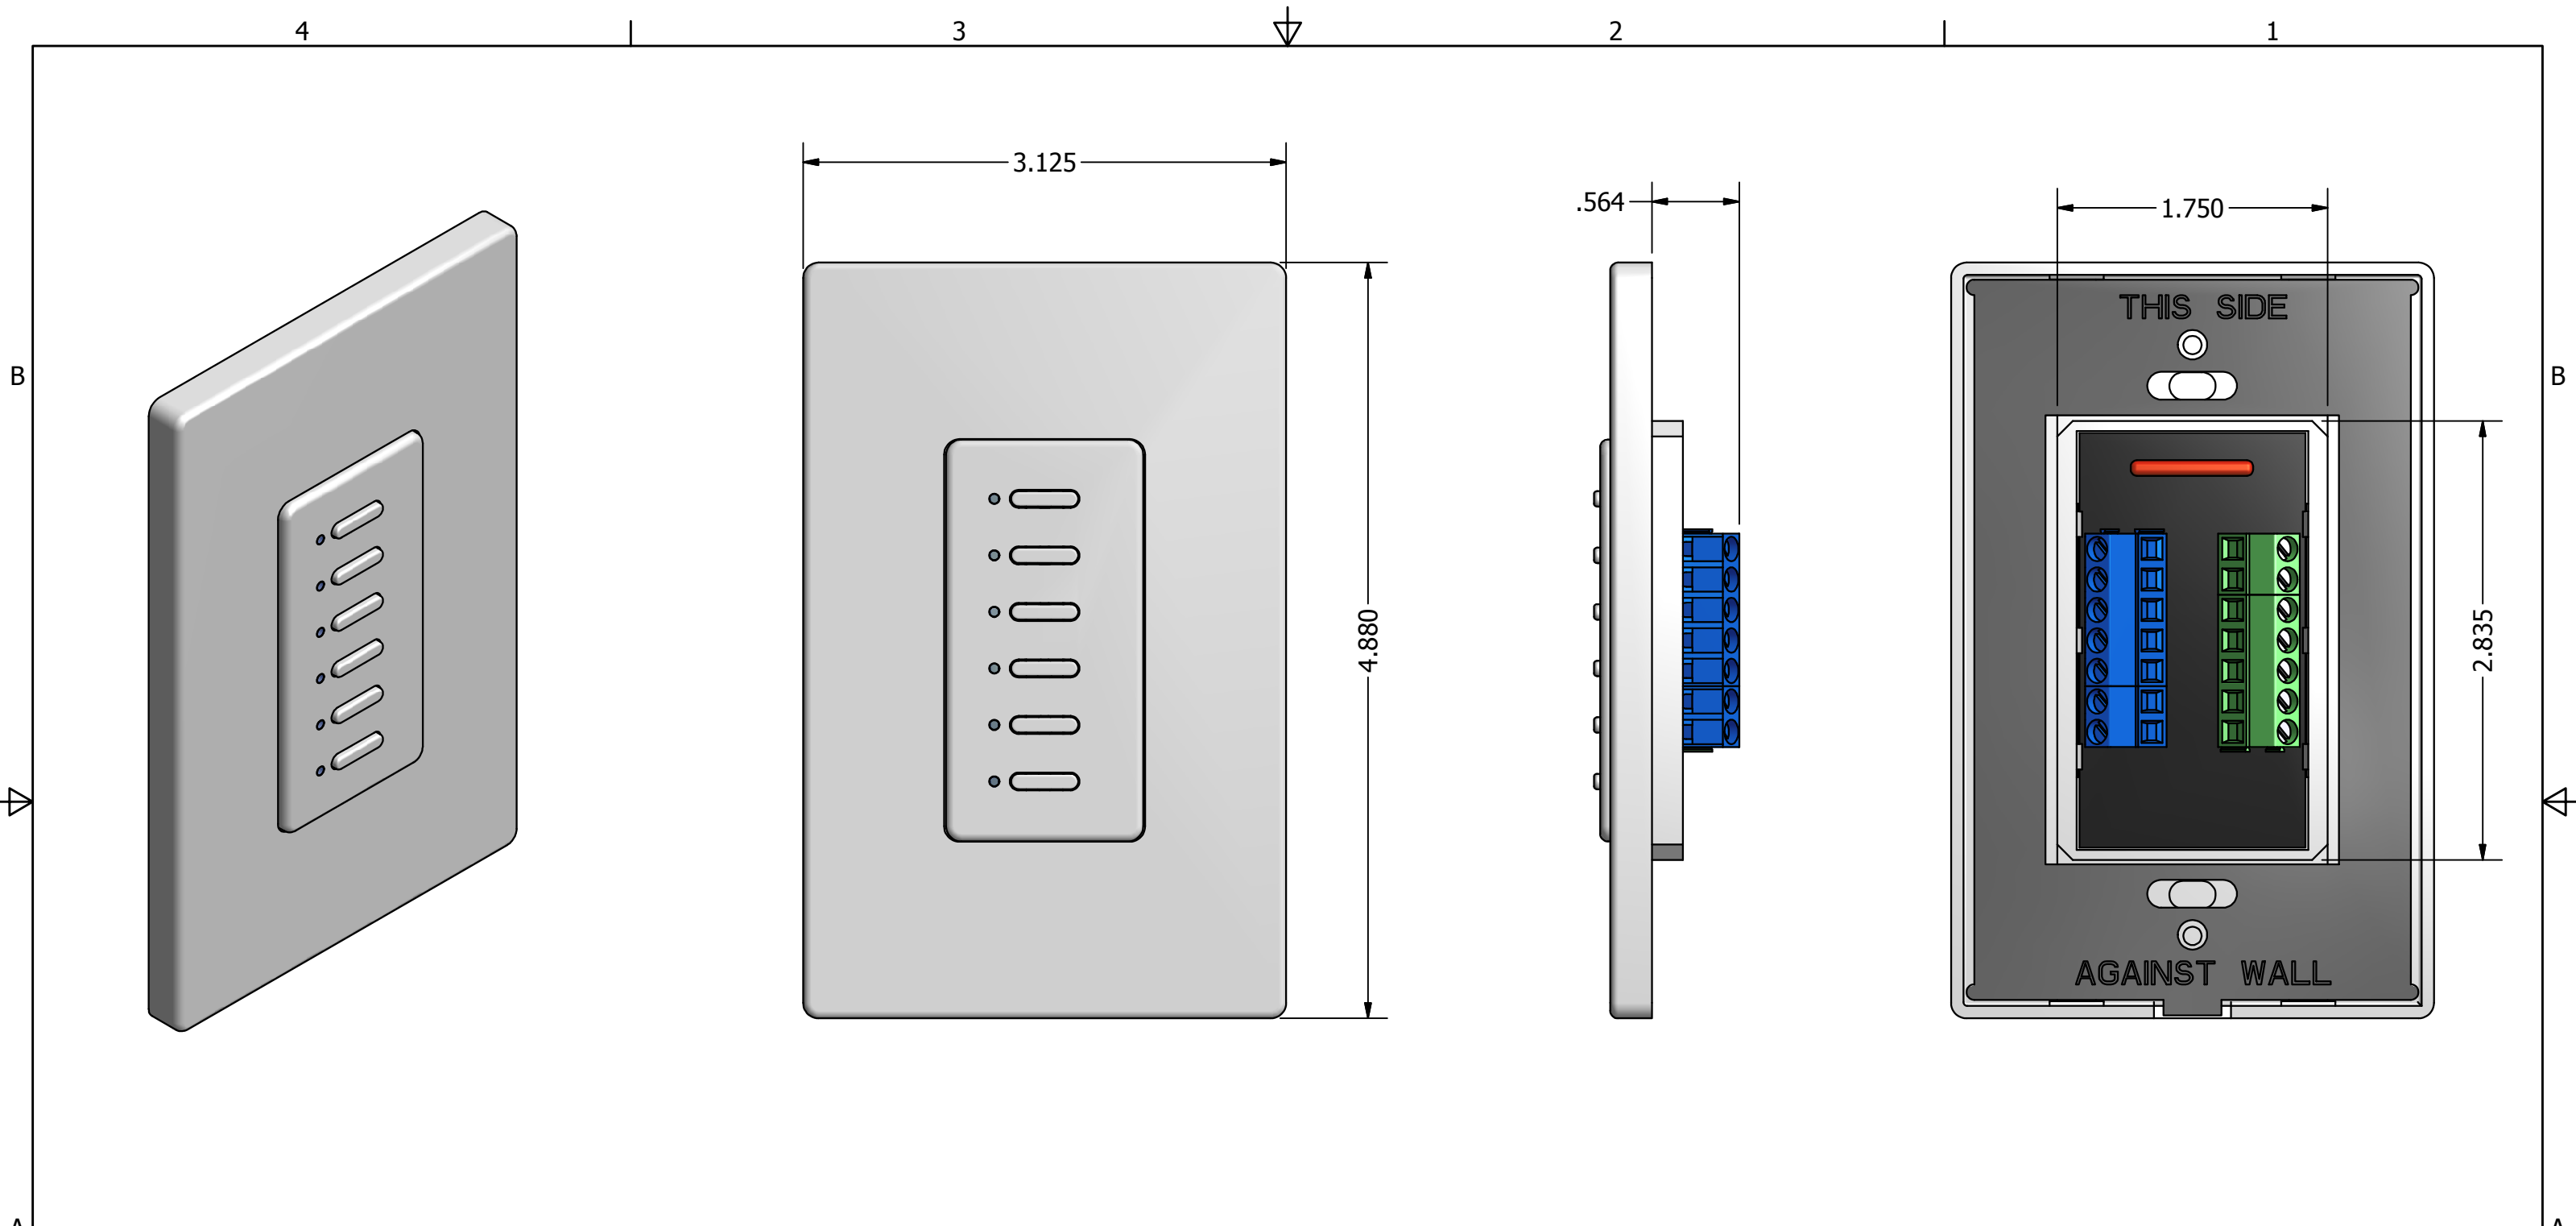

DRAWN jfrauiger CHECKED QA MFG APPROVED TOLERANCES: (UNLESS OTHERWISE NOTED) .XX: ± 0.01" .XXX: ± 0.005" .XXXX: ± 0.0005" ANGLES: ± 0.5° REMOVE BURRS; BREAK SHARP CORNERS 1/64"	2/9/2011 DIMENSIONS: IN [MM]	Touchplate Lighting Controls - (260) 426-1565 4822 Projects Dr, Fort Wayne, IN 46825 TITLE Ultra Series with Mercedes Cover 6 Button Contact Closure Switch	SIZE B	DWG NO ULT-6B-6L	REV A
SCALE		SHEET 1 OF 1