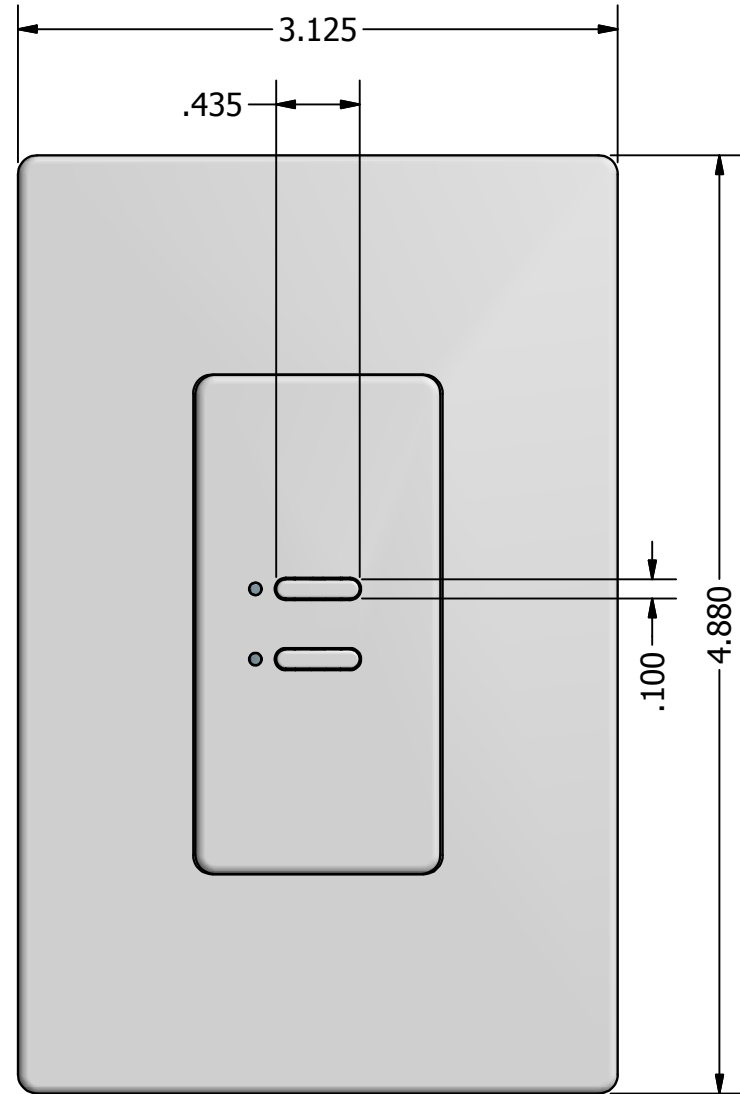

DRAWN	jfrauhiger	12/8/2011
CHECKED		
QA		
MFG		
APPROVED		
TOLERANCES: (UNLESS OTHERWISE NOTED)		
.XX:	± 0.01"	DIMENSIONS: IN [MM]
.XXX:	± 0.005"	
.XXXX:	± 0.0005"	
ANGLES: ± 0.5°		
REMOVE BURRS; BREAK SHARP CORNERS 1/64"		

DRAWN jfrauhiger CHECKED QA MFG APPROVED TOLERANCES: (UNLESS OTHERWISE NOTED) .XX: ± 0.01" .XXX: ± 0.005" .XXXX: ± 0.0005" ANGLES: ± 0.5° REMOVE BURRS; BREAK SHARP CORNERS 1/64"	2/14/2011      DIMENSIONS: IN [MM]	Touchplate Lighting Controls - (260) 426-1565 4822 Projects Dr, Fort Wayne, IN 46825  TITLE Ultra Series with Mercedes Cover 2 Button Contact Closure Switch	SIZE B	DWG NO ULT-2B-2L	REV A
SCALE		SHEET 1 OF 1			

DRAWN	jfrauhiger	2/14/2011
CHECKED		
QA		
MFG		
APPROVED		
TOLERANCES: (UNLESS OTHERWISE NOTED)		
.XX:	± 0.01"	DIMENSIONS: IN [MM]
.XXX:	± 0.005"	
.XXXX:	± 0.0005"	
ANGLES: ± 0.5°		
REMOVE BURRS; BREAK SHARP CORNERS 1/64"		

DRAWN jfrauiger CHECKED QA MFG APPROVED TOLERANCES: (UNLESS OTHERWISE NOTED) .XX: ± 0.01" .XXX: ± 0.005" .XXXX: ± 0.0005" ANGLES: ± 0.5° REMOVE BURRS; BREAK SHARP CORNERS 1/64"	2/9/2011       DIMENSIONS: IN [MM]	Touchplate Lighting Controls - (260) 426-1565 4822 Projects Dr, Fort Wayne, IN 46825  TITLE Ultra Series with Mercedes Cover 6 Button Contact Closure Switch	SIZE B	DWG NO ULT-6B-6L	REV A
SCALE		SHEET 1 OF 1			