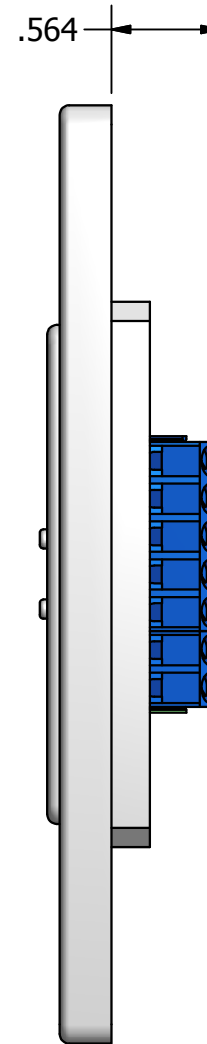

DRAWN	jfrauhiger	12/8/2011
CHECKED		
QA		
MFG		
APPROVED		
TOLERANCES: (UNLESS OTHERWISE NOTED)		
.XX:	± 0.01"	DIMENSIONS: IN [MM]
.XXX:	± 0.005"	
.XXXX:	± 0.0005"	
ANGLES: ± 0.5°		
REMOVE BURRS; BREAK SHARP CORNERS 1/64"		

Touchplate Lighting Controls - (260) 426-1565 4822 Projects Dr, Fort Wayne, IN 46825		
TITLE Ultra Series with Mercedes Cover 1 Button Contact Closure Switch		
SIZE	DWG NO	REV
B	ULT-1B-1L	A
SCALE	SHEET 1 OF 1	

DRAWN jfrauhiger CHECKED QA MFG APPROVED TOLERANCES: (UNLESS OTHERWISE NOTED) .XX: ± 0.01" .XXX: ± 0.005" .XXXX: ± 0.0005" ANGLES: ± 0.5° REMOVE BURRS; BREAK SHARP CORNERS 1/64"	2/14/2011      DIMENSIONS: IN [MM]	Touchplate Lighting Controls - (260) 426-1565 4822 Projects Dr, Fort Wayne, IN 46825  TITLE Ultra Series with Mercedes Cover 2 Button Contact Closure Switch	SIZE B	DWG NO ULT-2B-2L	REV A
SCALE		SHEET 1 OF 1			

DRAWN	jfrauhiger	2/14/2011
CHECKED		
QA		
MFG		
APPROVED		
TOLERANCES: (UNLESS OTHERWISE NOTED)		
.XX:	± 0.01"	DIMENSIONS: IN [MM]
.XXX:	± 0.005"	
.XXXX:	± 0.0005"	
ANGLES: ± 0.5°		
REMOVE BURRS; BREAK SHARP CORNERS 1/64"		