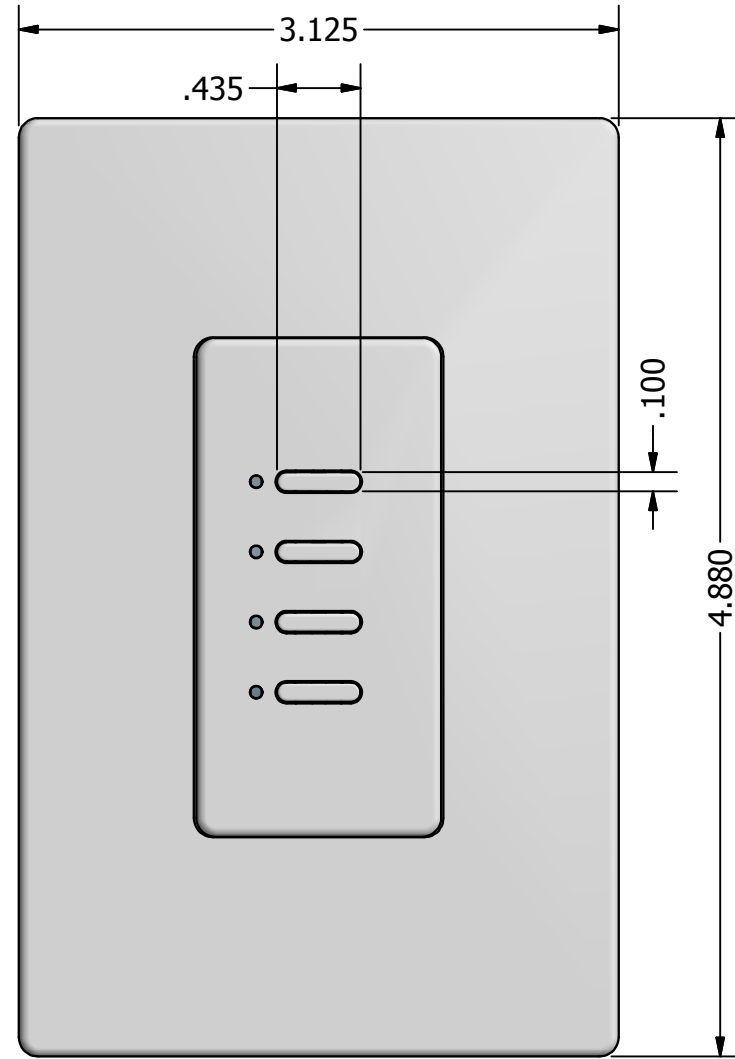

DRAWN	jfrauhiger	12/8/2011
CHECKED		
QA		
MFG		
APPROVED		
TOLERANCES: (UNLESS OTHERWISE NOTED)		
.XX:	± 0.01"	DIMENSIONS: IN [MM]
.XXX:	± 0.005"	
.XXXX:	± 0.0005"	
ANGLES: ± 0.5°		
REMOVE BURRS; BREAK SHARP CORNERS 1/64"		

Touchplate Lighting Controls - (260) 426-1565 4822 Projects Dr, Fort Wayne, IN 46825		
TITLE Ultra Series with Mercedes Cover 1 Button Contact Closure Switch		
SIZE	DWG NO	REV
B	ULT-1B-1L	A
SCALE	SHEET 1 OF 1	

DRAWN jfrauhiger CHECKED QA MFG APPROVED TOLERANCES: (UNLESS OTHERWISE NOTED) .XX: ± 0.01" .XXX: ± 0.005" .XXXX: ± 0.0005" ANGLES: ± 0.5° REMOVE BURRS; BREAK SHARP CORNERS 1/64"	2/14/2011      DIMENSIONS: IN [MM]	Touchplate Lighting Controls - (260) 426-1565 4822 Projects Dr, Fort Wayne, IN 46825  TITLE Ultra Series with Mercedes Cover 2 Button Contact Closure Switch	SIZE B	DWG NO ULT-2B-2L	REV A
SCALE		SHEET 1 OF 1			

DRAWN	jfrauhiger	2/14/2011
CHECKED		
QA		
MFG		
APPROVED		
TOLERANCES: (UNLESS OTHERWISE NOTED)		
.XX:	± 0.01"	DIMENSIONS: IN [MM]
.XXX:	± 0.005"	
.XXXX:	± 0.0005"	
ANGLES: ± 0.5°		
REMOVE BURRS; BREAK SHARP CORNERS 1/64"		