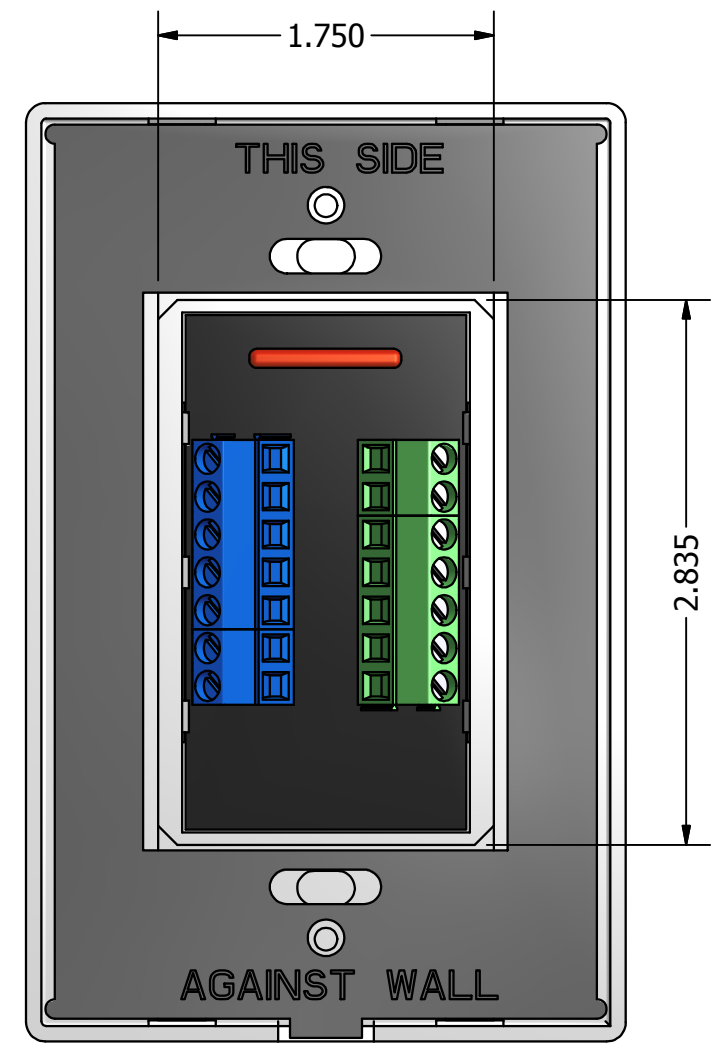

DRAWN	jfrauhiger	12/8/2011
CHECKED		
QA		
MFG		
APPROVED		
TOLERANCES: (UNLESS OTHERWISE NOTED)		
.XX:	± 0.01"	DIMENSIONS: IN [MM]
.XXX:	± 0.005"	
.XXXX:	± 0.0005"	
ANGLES: ± 0.5°		
REMOVE BURRS; BREAK SHARP CORNERS 1/64"		

Touchplate Lighting Controls - (260) 426-1565 4822 Projects Dr, Fort Wayne, IN 46825		
TITLE Ultra Series with Mercedes Cover 1 Button Contact Closure Switch		
SIZE	DWG NO	REV
B	ULT-1B-1L	A
SCALE	SHEET 1 OF 1	

DRAWN jfrauhiger CHECKED QA MFG APPROVED TOLERANCES: (UNLESS OTHERWISE NOTED) .XX: ± 0.01" .XXX: ± 0.005" .XXXX: ± 0.0005" ANGLES: ± 0.5° REMOVE BURRS; BREAK SHARP CORNERS 1/64"	2/14/2011      DIMENSIONS: IN [MM]	Touchplate Lighting Controls - (260) 426-1565 4822 Projects Dr, Fort Wayne, IN 46825  TITLE Ultra Series with Mercedes Cover 2 Button Contact Closure Switch	SIZE B	DWG NO ULT-2B-2L	REV A
SCALE		SHEET 1 OF 1			