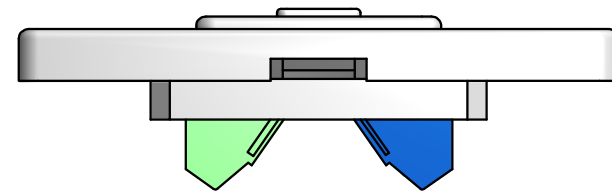

DRAWN	jfrauhiger	12/8/2011
CHECKED		
QA		
MFG		
APPROVED		
TOLERANCES: (UNLESS OTHERWISE NOTED)		
.XX:	± 0.01"	DIMENSIONS: IN [MM]
.XXX:	± 0.005"	
.XXXX:	± 0.0005"	
ANGLES: ± 0.5°		
REMOVE BURRS; BREAK SHARP CORNERS 1/64"		

DRAWN jfrauhiger CHECKED QA MFG APPROVED TOLERANCES: (UNLESS OTHERWISE NOTED) .XX: ± 0.01" .XXX: ± 0.005" .XXXX: ± 0.0005" ANGLES: ± 0.5° REMOVE BURRS; BREAK SHARP CORNERS 1/64"	2/14/2011      DIMENSIONS: IN [MM]	Touchplate Lighting Controls - (260) 426-1565 4822 Projects Dr, Fort Wayne, IN 46825  TITLE Ultra Series with Mercedes Cover 2 Button Contact Closure Switch	SIZE B	DWG NO ULT-2B-2L	REV A
SCALE		SHEET 1 OF 1			