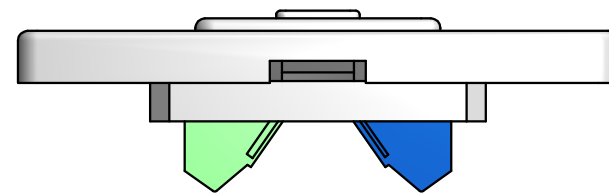

DRAWN	jfrauhiger	12/8/2011
CHECKED		
QA		
MFG		
APPROVED		
TOLERANCES: (UNLESS OTHERWISE NOTED)		
.XX:	± 0.01"	DIMENSIONS: IN [MM]
.XXX:	± 0.005"	
.XXXX:	± 0.0005"	
ANGLES: ± 0.5°		
REMOVE BURRS; BREAK SHARP CORNERS 1/64"		

Touchplate Lighting Controls - (260) 426-1565 4822 Projects Dr, Fort Wayne, IN 46825		
TITLE Ultra Series with Mercedes Cover 1 Button Contact Closure Switch		
SIZE	DWG NO	REV
B	ULT-1B-1L	A
SCALE	SHEET 1 OF 1	

DRAWN jfrauhiger CHECKED QA MFG APPROVED TOLERANCES: (UNLESS OTHERWISE NOTED) .XX: ± 0.01" .XXX: ± 0.005" .XXXX: ± 0.0005" ANGLES: ± 0.5° REMOVE BURRS; BREAK SHARP CORNERS 1/64"	2/14/2011      DIMENSIONS: IN [MM]	Touchplate Lighting Controls - (260) 426-1565 4822 Projects Dr, Fort Wayne, IN 46825  TITLE Ultra Series with Mercedes Cover 2 Button Contact Closure Switch	SIZE B	DWG NO ULT-2B-2L	REV A
SCALE		SHEET 1 OF 1			