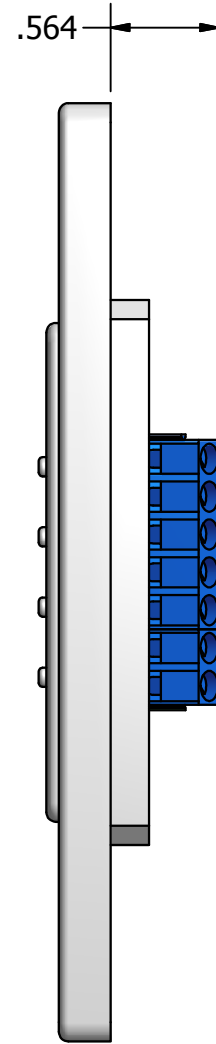

DRAWN	jfrauhiger	12/8/2011
CHECKED		
QA		
MFG		
APPROVED		
TOLERANCES: (UNLESS OTHERWISE NOTED)		
.XX:	± 0.01"	DIMENSIONS: IN [MM]
.XXX:	± 0.005"	
.XXXX:	± 0.0005"	
ANGLES: ± 0.5°		
REMOVE BURRS; BREAK SHARP CORNERS 1/64"		

Touchplate Lighting Controls - (260) 426-1565 4822 Projects Dr, Fort Wayne, IN 46825		
TITLE Ultra Series with Mercedes Cover 1 Button Contact Closure Switch		
SIZE	DWG NO	REV
B	ULT-1B-1L	A
SCALE	SHEET 1 OF 1	

DRAWN jfrauhiger CHECKED QA MFG APPROVED TOLERANCES: (UNLESS OTHERWISE NOTED) .XX: ± 0.01" .XXX: ± 0.005" .XXXX: ± 0.0005" ANGLES: ± 0.5° REMOVE BURRS; BREAK SHARP CORNERS 1/64"	2/14/2011      DIMENSIONS: IN [MM]	Touchplate Lighting Controls - (260) 426-1565 4822 Projects Dr, Fort Wayne, IN 46825  TITLE Ultra Series with Mercedes Cover 2 Button Contact Closure Switch	SIZE B	DWG NO ULT-2B-2L	REV A
SCALE		SHEET 1 OF 1			

DRAWN	jfrauhiger	2/14/2011
CHECKED		
QA		
MFG		
APPROVED		
TOLERANCES: (UNLESS OTHERWISE NOTED)		
.XX:	± 0.01"	DIMENSIONS: IN [MM]
.XXX:	± 0.005"	
.XXXX:	± 0.0005"	
ANGLES: ± 0.5°		
REMOVE BURRS; BREAK SHARP CORNERS 1/64"		