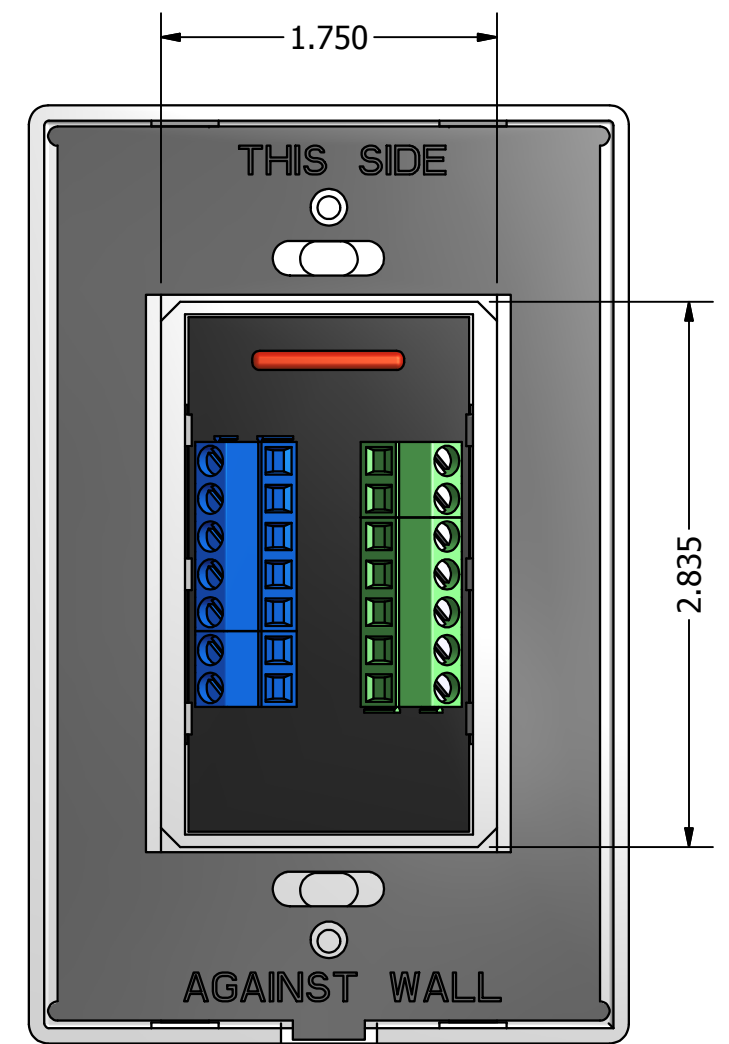

DRAWN	jfrauhiger	12/8/2011
CHECKED		
QA		
MFG		
APPROVED		
TOLERANCES: (UNLESS OTHERWISE NOTED)		
.XX:	± 0.01"	DIMENSIONS: IN [MM]
.XXX:	± 0.005"	
.XXXX:	± 0.0005"	
ANGLES: ± 0.5°		
REMOVE BURRS; BREAK SHARP CORNERS 1/64"		

Touchplate Lighting Controls - (260) 426-1565 4822 Projects Dr, Fort Wayne, IN 46825		
TITLE Ultra Series with Mercedes Cover 1 Button Contact Closure Switch		
SIZE	DWG NO	REV
B	ULT-1B-1L	A
SCALE	SHEET 1 OF 1	

DRAWN jfrauhiger CHECKED QA MFG APPROVED TOLERANCES: (UNLESS OTHERWISE NOTED) .XX: ± 0.01" .XXX: ± 0.005" .XXXX: ± 0.0005" ANGLES: ± 0.5° REMOVE BURRS; BREAK SHARP CORNERS 1/64"	2/14/2011      DIMENSIONS: IN [MM]	Touchplate Lighting Controls - (260) 426-1565 4822 Projects Dr, Fort Wayne, IN 46825  TITLE Ultra Series with Mercedes Cover 2 Button Contact Closure Switch	SIZE B	DWG NO ULT-2B-2L	REV A
SCALE		SHEET 1 OF 1			