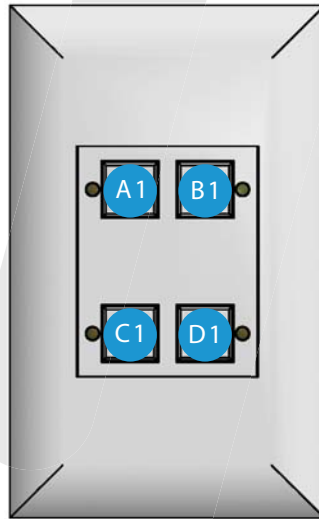

Text Information (Text and Numbers Only)

- Up to 2 lines of text can be used
- Max of 5 characters per line
- Text is centered (default)
- **Text will appear as typed**

Font Sizing

- 120pt (Actual Text Size)
- **250pt** (Actual Number Size)

Icon Information

- Put the icon code in the corresponding button number box
- Icon is centered (default)
- **The 3 digit number is required**

Button #1 (A1) (1 Character per Box)					
A1: Line #1					
A1: Line #2					

Button #3 (C1) (1 Character per Box)					
C1: Line #1					
C1: Line #2					

Button #2 (B1) (1 Character per Box)					
B1: Line #1					
B1: Line #2					

Button #4 (D1) (1 Character per Box)					
D1:Line #1					
D1:Line #2					