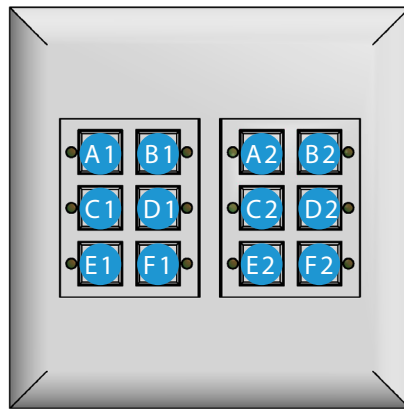

Classic Series Engraving Schedule (12 Button)

Customer Information

Customer Name: _____ PO #: _____

Station Color

Almond   Black   Ivory   White

Icons or Text (Available Icons on Pg. 2)

Icons   Text   Both

Text Information (Text and Numbers Only)

- Up to 2 lines of text can be used
- Max of 5 characters per line
- Text is centered (default)
- **Text will appear as typed**

Icon Information

- Put the icon code in the corresponding button number box
- Icon is centered (default)
- **The 3 digit number is required**

Font Sizing

- 120pt (Actual Text Size)
- **250pt** (Actual Number Size)

Button #1 (A1) (1 Character per Box)				
A1: Line #1				
A1: Line #2				

Button #2 (B1) (1 Character per Box)				
B1: Line #1				
B1: Line #2				

Button #3 (C1) (1 Character per Box)				
C1: Line #1				
C1: Line #2				

Button #4 (D1) (1 Character per Box)				
D1:Line #1				
D1:Line #2				

Button #5 (E1) (1 Character per Box)				
E1: Line #1				
E1: Line #2				

Button #6 (F1) (1 Character per Box)				
F1: Line #1				
F1: Line #2				

Button #1 (A2) (1 Character per Box)				
A2: Line #1				
A2: Line #2				

Button #2 (B2) (1 Character per Box)				
B2: Line #1				
B2: Line #2				

Button #3 (C2) (1 Character per Box)				
C2: Line #1				
C2: Line #2				

Button #4 (D2) (1 Character per Box)				
D2:Line #1				
D2:Line #2				

Button #5 (E2) (1 Character per Box)				
E2: Line #1				
E2: Line #2				

Button #6 (F2) (1 Character per Box)				
F2: Line #1				
F2: Line #2				

Office Use Only

Notes: _____ Order #: _____