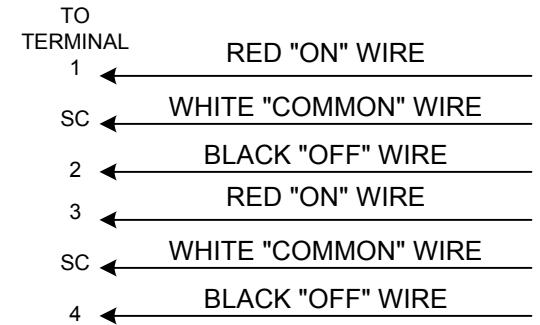

OLD SWITCH:

REPLACE WITH:

TOUCHPLATE REPLACEMENT GUIDE FOR THREE WIRE LOW VOLTAGE ROCKER SWITCHES

1 Button Rocker

ULTS1-0200A

500S1-0200A

ECLS1-0200A

2 Button Rocker

ULTS1-0400A

CLAS1-0400A

ECLS1-0400A

3 Button Rocker

ULTS1-0600A

CLAS1-0600A