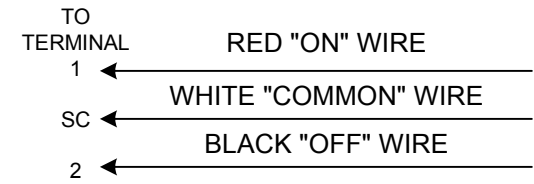

OLD SWITCH:

REPLACE WITH:

TOUCHPLATE REPLACEMENT GUIDE FOR THREE WIRE LOW VOLTAGE ROCKER SWITCHES

1 Button Rocker

ULTS1-0200A

500S1-0200A

ECLS1-0200A

2 Button Rocker

ULTS1-0400A

CLAS1-0400A

ECLS1-0400A

3 Button Rocker

ULTS1-0600A

CLAS1-0600A