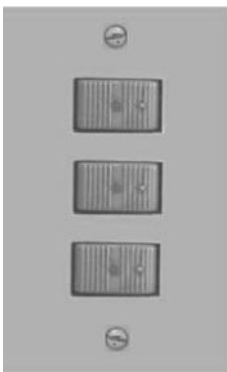

OLD SWITCH:

REPLACE WITH:

TOUCHPLATE REPLACEMENT GUIDE FOR THREE WIRE LOW VOLTAGE ROCKER SWITCHES

1 Button Rocker

ULTS1-0200A

500S1-0200A

ECLS1-0200A

2 Button Rocker

ULTS1-0400A

CLAS1-0400A

ECLS1-0400A

3 Button Rocker

ULTS1-0600A

CLAS1-0600A