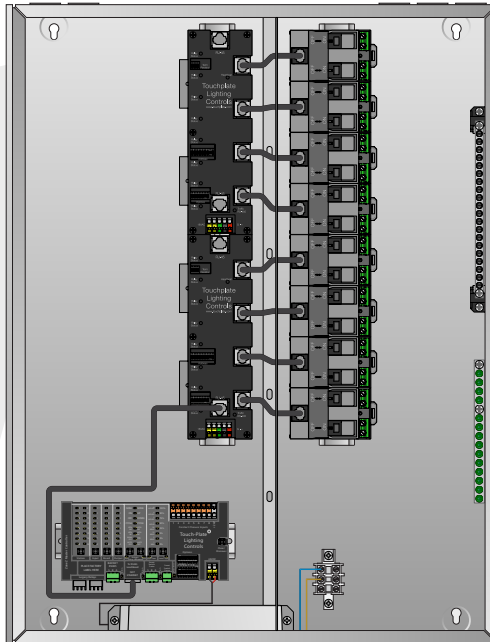

Calypso Prime with Nexus BACnet

Benefits

- Flexible lighting control for almost any BACnet lighting system
- Integrates with Touch-Plate wall switches, control stations and sensors
- Heavy duty relays can be manually overridden

Features

- Direct BACnet connection through the Nexus via MSTP
- Built-in soft-patching for lighting control
- All BACnet objects are exposed via the MSTP network
- Relays are exposed as Binary Objects
- Heavy duty latching relays
- Enclosure has a hinged door with a key lock