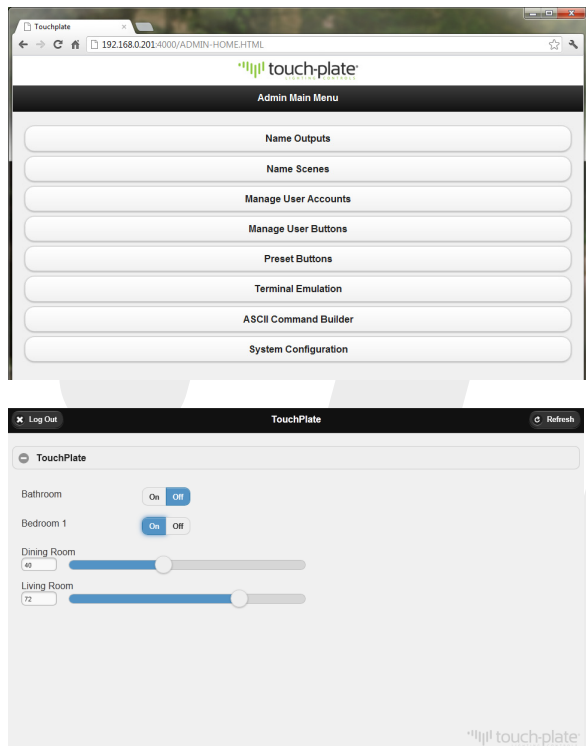

Touch-Plate Web Interface

Product Features

- Built-in web server for browser setup and control from a computer, tablet, or phone browser
- Terminal emulation allows the Time-Keeper MAX to be programmed from a remote location instead of at the panel
- Administrator account allows the creation of up to 50 different users on the system
- Up to 8 users can be on the system at any given time controlling the lighting system
- FTP access for backup and restoring files to the unit
- Remote access port for 3rd party control of the lighting system

Touch-Plate Compatible Products

- Time-Keeper MAX controller

Integration Partners

- iRule
 - For more information visit www.iruleathome.com
- Bitwise
 - For more information visit www.bitwisecontrols.com
- Control4
 - For more information visit www.control4.com