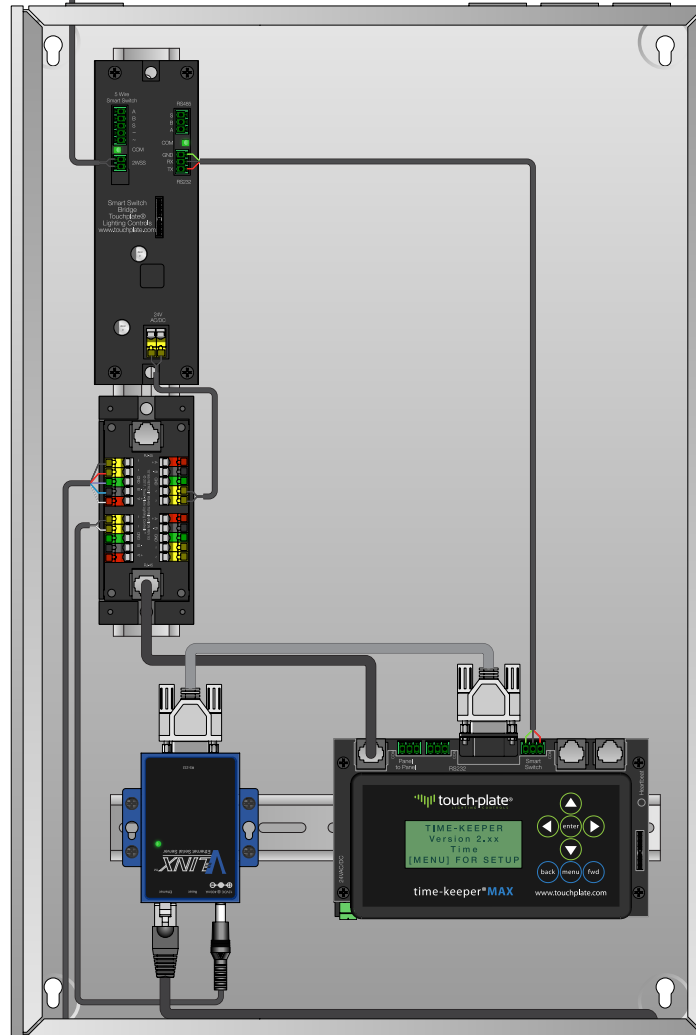

To 2-Wire (Daisy Chained) Devices  
(Max. 8 Devices / 10138)

To Relay Panel

To Network Router

Panel Size: 14.25" wide x 21.5" high

Panel-LV-TKC-2W0108DC-5W0000DC-DS0000XX-NY

Copyright © 2011, Touch-Plate<sup>®</sup> Lighting Controls