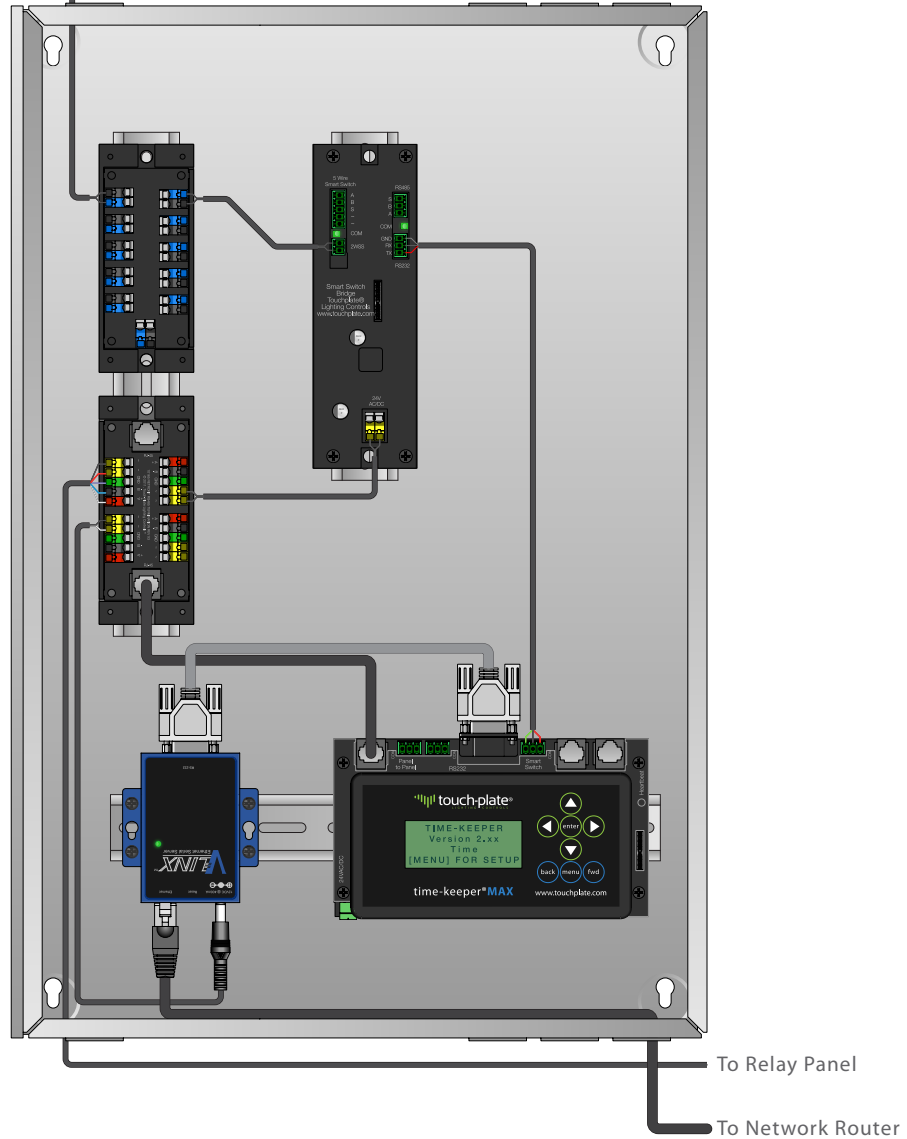

To 2-Wire (Home Run) Devices
(Max. 8 Devices / 10138)

Panel Size: 14.25" wide x 21.5" high

Panel-LV-TKC-2W0108HR-5W0000DC-DS0000XX-NY

Copyright © 2011, Touch-Plate® Lighting Controls