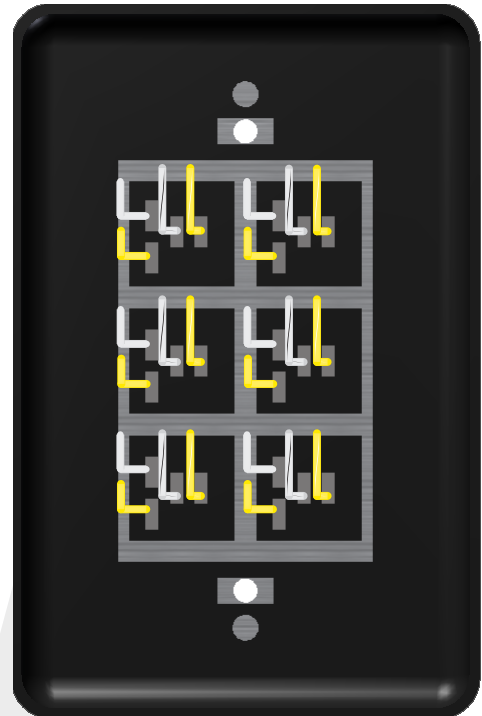

## Industrial Contact Closure Switch

### Product Features

- Heavy duty, commercial grade buttons
- Drop in replacement for older switches
- 1 and 2 Gang configurations have a metal cover
- Multiple button configurations
- Multiple station colors available
- Engravable caps
- Does not come as a complete unit, cover and frame need to be ordered separately
- Additional gang sizes available - contact the factory for details

### Specifications

- Internal resistor to maintain current at nominal 20mA for LED switches
- Switch is a dry contact
- 18-20 AWG wire used for wiring
- Momentary is a single pole, single throw switch
- Maintain is a single pole, double throw switch
- LED circuit is independent of the switch circuit
- LED is powered at 24VDC
- UL recognized (switches only)

## Cover Model Numbers

Part Number	Description	Dimensions
INDF1-0100-XXX	Industrial, Flushplate, 1 Gang, 1 Button	4.500"L x 2.700"W
INDF1-0200-XXX	Industrial, Flushplate, 1 Gang, 2 Button	4.500"L x 2.700"W
INDF1-0300-XXX	Industrial, Flushplate, 1 Gang, 3 Button	4.500"L x 2.700"W
INDF1-0400-XXX	Industrial, Flushplate, 1 Gang, 4 Button	4.500"L x 2.700"W
INDF1-0600-XXX	Industrial, Flushplate, 1 Gang, 6 Button	4.500"L x 2.700"W
INDF2-0200-XXX	Industrial, Flushplate, 2 Gang, 2 Button	4.500"L x 4.550"W
INDF2-0400-XXX	Industrial, Flushplate, 2 Gang, 4 Button	4.500"L x 4.550"W
INDF2-0600-XXX	Industrial, Flushplate, 2 Gang, 6 Button	4.500"L x 4.550"W
INDF2-0800-XXX	Industrial, Flushplate, 2 Gang, 8 Button	4.500"L x 4.550"W
INDF2-1200-XXX	Industrial, Flushplate, 2 Gang, 12 Button	4.500"L x 4.550"W
XXX Color Suffix	Colors Available: Black (BLK), Chrome (CRM), Nickel (NKL), and White (WHT)	