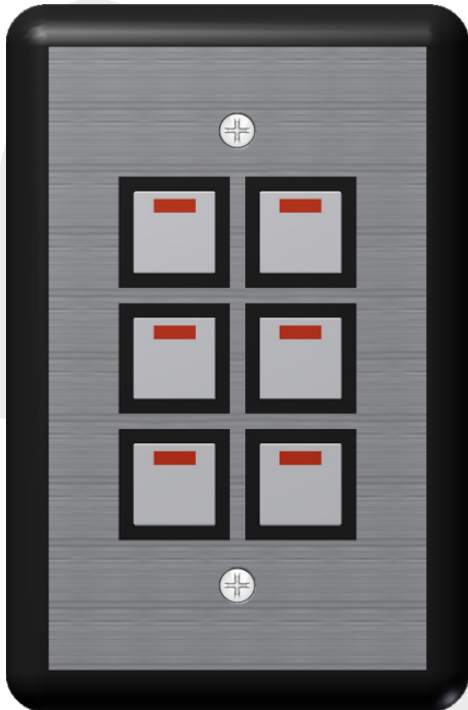

## Industrial Contact Closure Switch

### Product Features

- Heavy duty, commercial grade buttons
- Drop in replacement for older switches
- 1 and 2 Gang configurations have a metal cover
- Multiple button configurations
- Multiple station colors available
- Engravable caps
- Does not come as a complete unit, cover and frame need to be ordered separately
- Additional gang sizes available - contact the factory for details

### Common Applications

- Can be used for almost any application that requires a button for control

### Specifications

- Internal resistor to maintain current at nominal 20mA for LED switches
- Switch is a dry contact
- 18-20 AWG wire used for wiring
- Momentary is a single pole, single throw switch
- Maintain is a single pole, double throw switch
- LED circuit is independent of the switch circuit
- LED is powered at 24VDC
- UL recognized (switches only)