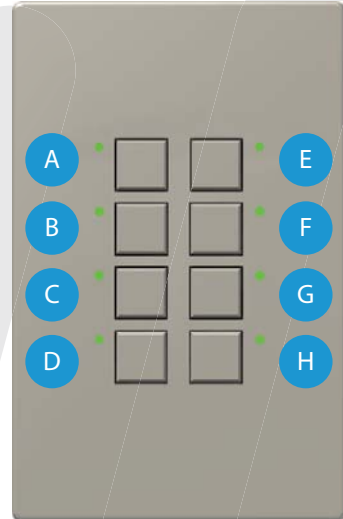

### Font Size

120pt Font\*

140pt Font\*

160pt Font\*

### Engraving for the Mystique Series 8 Button

- Up to 2 lines of text
  - (Both lines do not have to be used)
- Max of 6 characters per line
  - (1 character per box below)
- Text is centered (default)

	Button #1 (A)					
A: Line #1						
A: Line #2						

	Button #2 (B)					
B: Line #1						
B: Line #2						

	Button #3 (C)					
C: Line #1						
C: Line #2						

	Button #4 (D)					
D: Line #1						
D: Line #2						

	Button #5 (E)					
E: Line #1						
E: Line #2						

	Button #6 (F)					
F: Line #1						
F: Line #2						

	Button #7 (G)					
G: Line #1						
G: Line #2						

	Button #8 (H)					
H: Line #1						
H: Line #2						