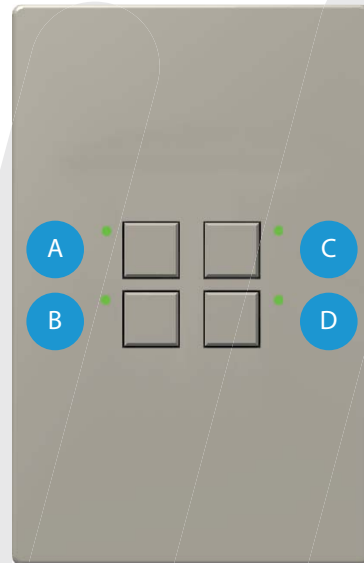

Mystique Series Engraving Schedule (4 Button)

Customer Information

Customer Name: _____

PO #: _____

Order #: _____

Station Color

Station Quantity (Identical Engraving)

Button Engraving

ALL LETTERS CAPITALIZED (default)

First Letter Capitalized

Font Size

120pt Font*

140pt Font*

160pt Font*

Engraving for the Mystique Series 4 Button

- Up to 2 lines of text
 - (Both lines do not have to be used)
- Max of 6 characters per line
 - (1 character per box below)
- Text is centered (default)

	Button #1 (A)					
A: Line #1						
A: Line #2						

	Button #2 (B)					
B: Line #1						
B: Line #2						

	Button #3 (C)					
C: Line #1						
C: Line #2						

	Button #4 (D)					
D: Line #1						
D: Line #2						