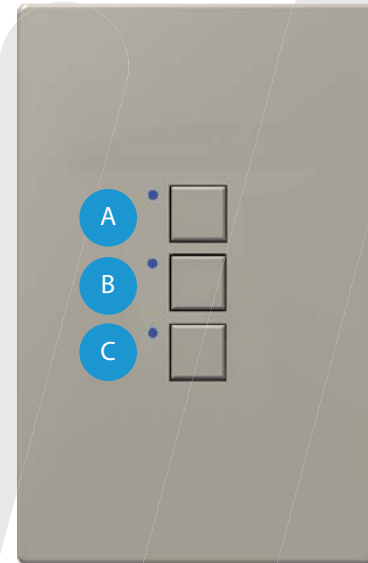

Mystique Series Engraving Schedule (3 Button)

Customer Information

Customer Name: _____

PO #: _____

Order #: _____

Station Color

Station Quantity (Identical Engraving)

Button Engraving

ALL LETTERS CAPITALIZED (default)

First Letter Capitalized

Font Size

120pt Font*

140pt Font*

160pt Font*

Engraving for the Mystique Series 3 Button

- Up to 2 lines of text
 - (Both lines do not have to be used)
- Max of 6 characters per line
 - (1 character per box below)
- Text is centered (default)

Button #1 (A)						
A: Line #1						
A: Line #2						

Button #2 (B)						
B: Line #1						
B: Line #2						

Button #3 (C)						
C: Line #1						
C: Line #2						