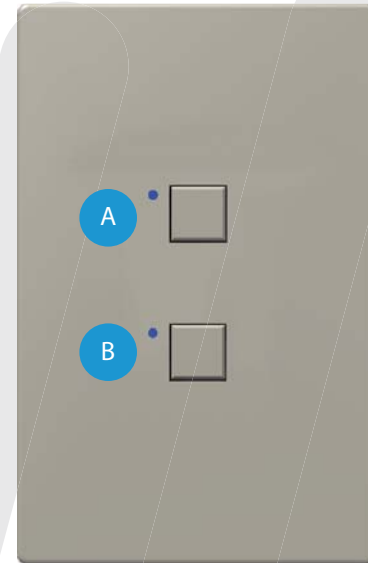

Mystique Series Engraving Schedule (2 Button)

Customer Information

Customer Name: _____

PO #: _____

Order #: _____

Station Color

Station Quantity (Identical Engraving)

Button Engraving

ALL LETTERS CAPITALIZED (default)

First Letter Capitalized

Font Size

120pt Font*

140pt Font*

160pt Font*

Engraving for the Mystique Series 2 Button

- Up to 2 lines of text
 - (Both lines do not have to be used)
- Max of 6 characters per line
 - (1 character per box below)
- Text is centered (default)

Button #1 (A)						
A: Line #1						
A: Line #2						

Button #2 (B)						
B: Line #1						
B: Line #2						