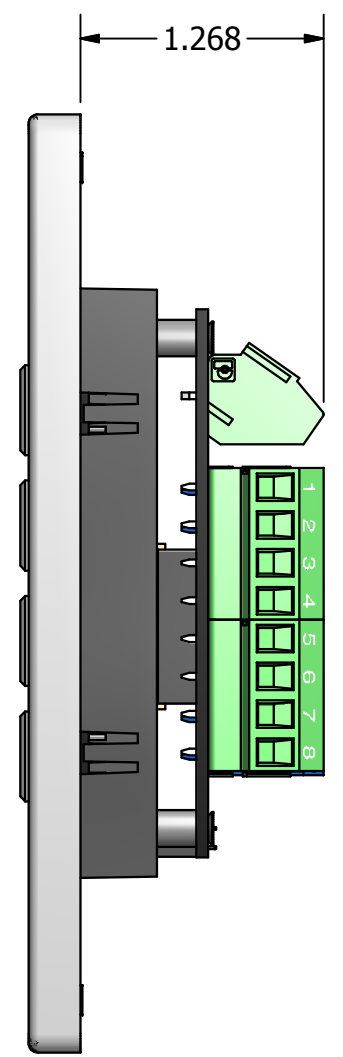

4 3 2 1

B

A

B

A

A

A

4 3 2 1

DRAWN jfrauhofer	2/7/2011
CHECKED	
QA	
MFG	
APPROVED	
TOLERANCES: (UNLESS OTHERWISE NOTED)	
.XX: ± 0.01"	DIMENSIONS: IN [MM]
.XXX: ± 0.005"	
.XXXX: ± 0.0005"	
ANGLES: ± 0.5°	
REMOVE BURRS; BREAK SHARP CORNERS 1/64"	

Touchplate Lighting Controls - (260) 426-1565 1830 Wayne Trace, Fort Wayne, IN 46803		
TITLE Mystique Series with Mercedes Cover 8 Button Contact Closure Switch		
SIZE B	DWG NO MYS-8B-8L	REV A
SCALE	SHEET 1 OF 1	