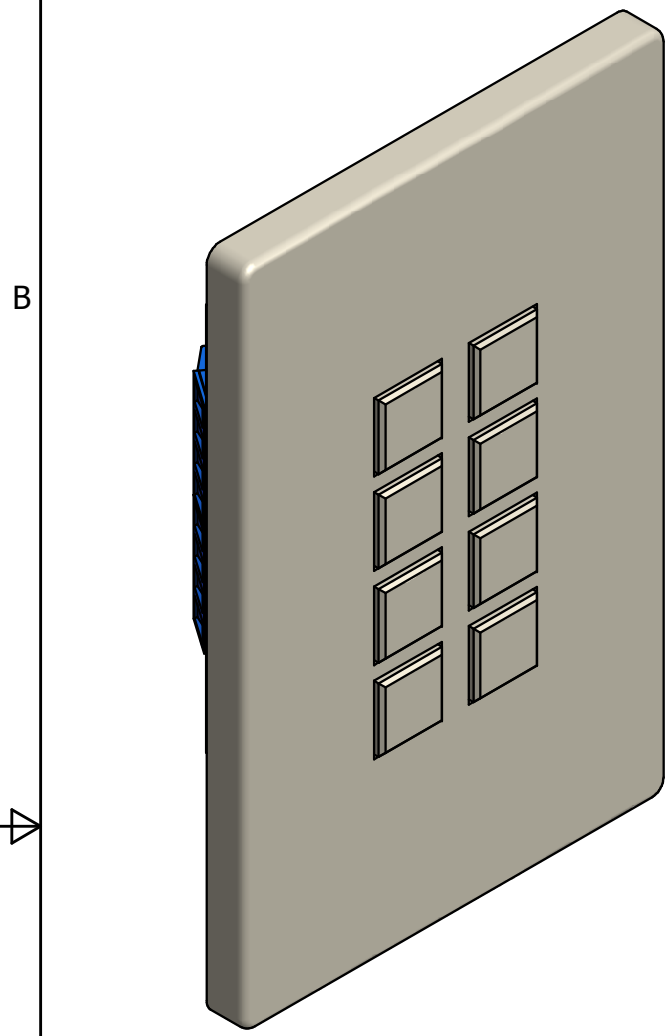

4 3 2 1

B

A

B

A

A

A

4 3 2 1

DRAWN jfrauhofer	2/7/2011
CHECKED	
QA	
MFG	
APPROVED	
TOLERANCES: (UNLESS OTHERWISE NOTED)	
.XX: ± 0.01"	DIMENSIONS: IN [MM]
.XXX: ± 0.005"	
.XXXX: ± 0.0005"	
ANGLES: ± 0.5°	
REMOVE BURRS; BREAK SHARP CORNERS 1/64"	

Touchplate Lighting Controls - (260) 426-1565 1830 Wayne Trace, Fort Wayne, IN 46803		
TITLE Mystique Series with Mercedes Cover 8 Button Contact Closure Switch		
SIZE B	DWG NO MYS-8B-8L	REV A
SCALE	SHEET 1 OF 1	