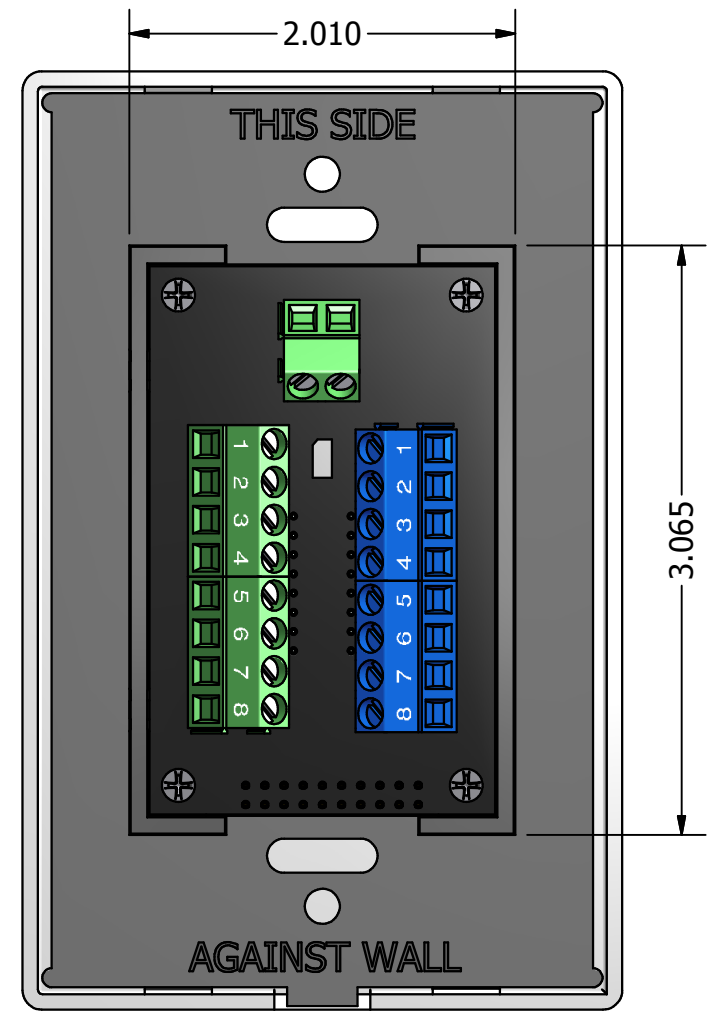

4 3 2 1

B

A

B

A

A

A

4 3 2 1

DRAWN jfrauhofer	2/7/2011
CHECKED	
QA	
MFG	
APPROVED	
TOLERANCES: (UNLESS OTHERWISE NOTED)	
.XX: ± 0.01"	DIMENSIONS: IN [MM]
.XXX: ± 0.005"	
.XXXX: ± 0.0005"	
ANGLES: ± 0.5°	
REMOVE BURRS; BREAK SHARP CORNERS 1/64"	

Touchplate Lighting Controls - (260) 426-1565 1830 Wayne Trace, Fort Wayne, IN 46803		
TITLE Mystique Series with Mercedes Cover 8 Button Contact Closure Switch		
SIZE B	DWG NO MYS-8B-8L	REV A
SCALE	SHEET 1 OF 1	