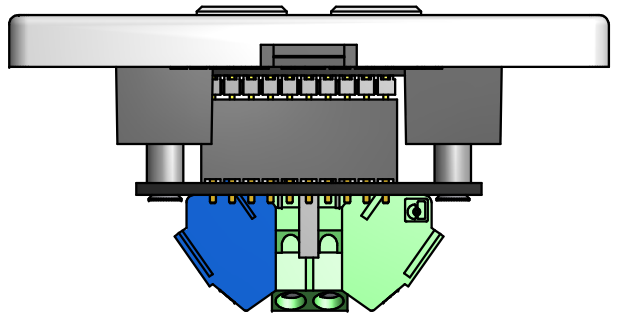

4 3 2 1

B

A

B

A

A

A

4 3 2 1

DRAWN jfrauhofer	2/7/2011
CHECKED	
QA	
MFG	
APPROVED	
TOLERANCES: (UNLESS OTHERWISE NOTED)	
.XX: ± 0.01"	DIMENSIONS: IN [MM]
.XXX: ± 0.005"	
.XXXX: ± 0.0005"	
ANGLES: ± 0.5°	
REMOVE BURRS; BREAK SHARP CORNERS 1/64"	

Touchplate Lighting Controls - (260) 426-1565 1830 Wayne Trace, Fort Wayne, IN 46803		
TITLE Mystique Series with Mercedes Cover 8 Button Contact Closure Switch		
SIZE B	DWG NO MYS-8B-8L	REV A
SCALE	SHEET 1 OF 1	