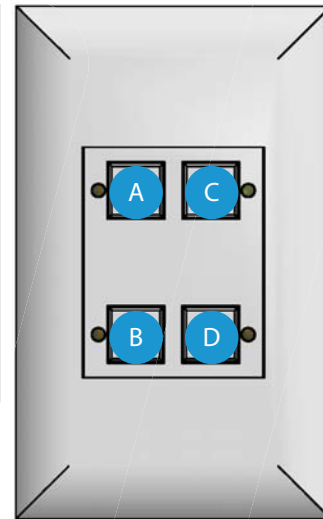

ALL LETTERS CAPITALIZED (default)

First Letter Capitalized

Font Size

120pt Font*

140pt Font*

160pt Font*

Engraving for the Classic Series 4 Button

- Up to 2 lines of text
 - (Both lines do not have to be used)
- Max of 6 characters per line
 - (1 character per box below)
- Text is centered (default)

	Button #1 (A)					
A: Line #1						
A: Line #2						

	Button #2 (B)					
B: Line #1						
B: Line #2						

	Button #3 (C)					
C: Line #1						
C: Line #2						

	Button #4 (D)					
D: Line #1						
D: Line #2						