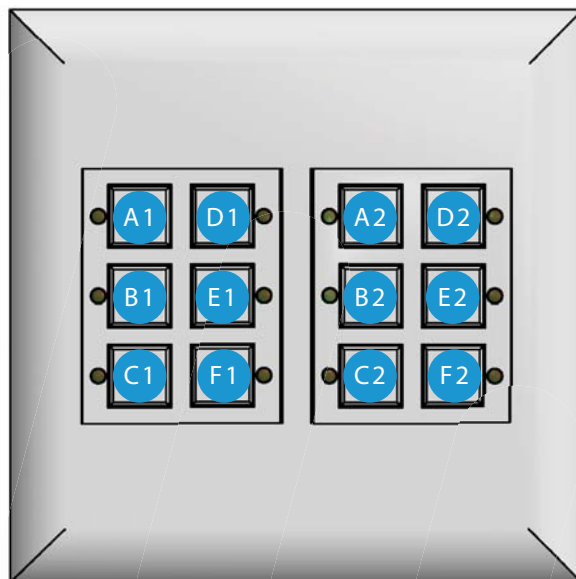

ALL LETTERS CAPITALIZED (default)

First Letter Capitalized

Font Size

120pt Font*

140pt Font*

160pt Font*

Engraving for the Classic Series 12 Button

- Up to 2 lines of text
 - (Both lines do not have to be used)
- Max of 6 characters per line
 - (1 character per box below)
- Text is centered (default)
- If only 1 character is desired (typically a single letter or number), contact the factory for custom font information

Classic Series Engraving Schedule (12 Button)

Button #1 (A1)						
A1: Line #1						
A1: Line #2						

Button #2 (B1)						
B1: Line #1						
B1: Line #2						

Button #3 (C1)						
C1: Line #1						
C1: Line #2						

Button #4 (D1)						
D1:Line #1						
D1:Line #2						

Button #5 (E1)						
E1: Line #1						
E1: Line #2						

Button #6 (F1)						
F1: Line #1						
F1: Line #2						

Button #1 (A2)						
A2: Line #1						
A2: Line #2						

Button #2 (B2)						
B2: Line #1						
B2: Line #2						

Button #3 (C2)						
C2: Line #1						
C2: Line #2						

Button #4 (D2)						
D2:Line #1						
D2:Line #2						

Button #5 (E2)						
E2: Line #1						
E2: Line #2						